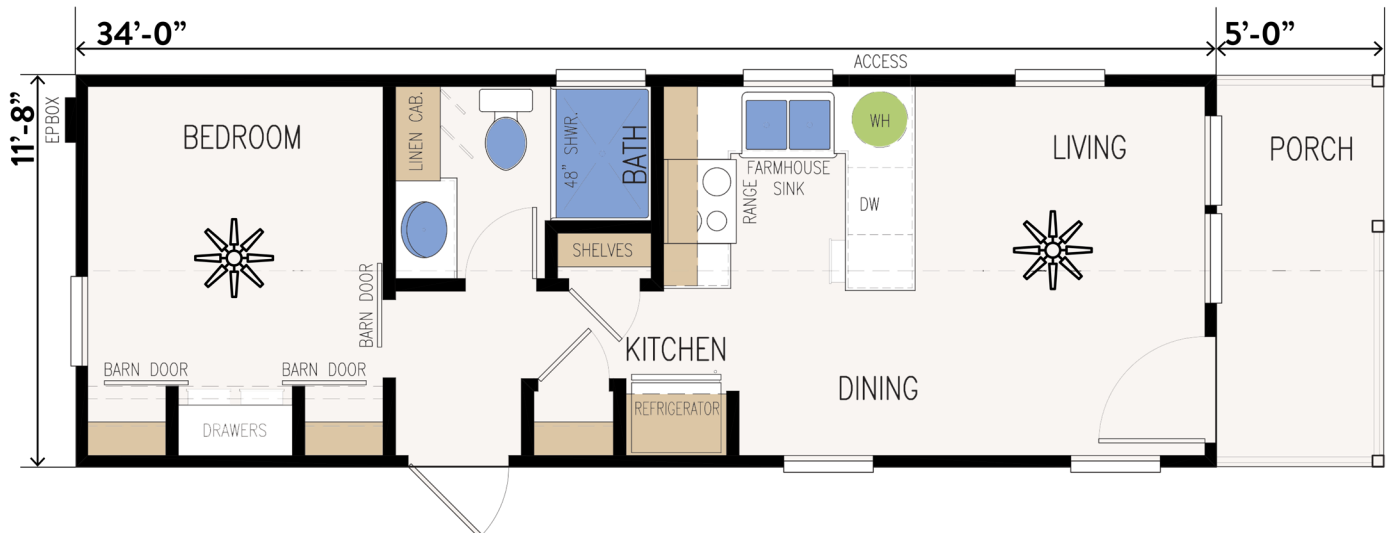

THE DANIEL

11'8" X 34" PARK MODEL

1 BED X 1 BATH - 399 SF

FLOORPLAN

PARK MODEL FEATURES

VOG WALL PANELS

2 X 4 INTERIOR WALLS

SMART PANEL SIDING

GALVALUME METAL ROOF

FIBERGLASS TUBS AND SHOWERS

ROLLED EDGE FORMICA COUNTERTOPS

8' SIDEWALLS

REFRIGERATOR, MICROWAVE, TOP RANGE, AND DISHWASHER*

*DISHWASHER OPTION

CHALET SERIES UPGRADES

TAPE AND TEXTURE