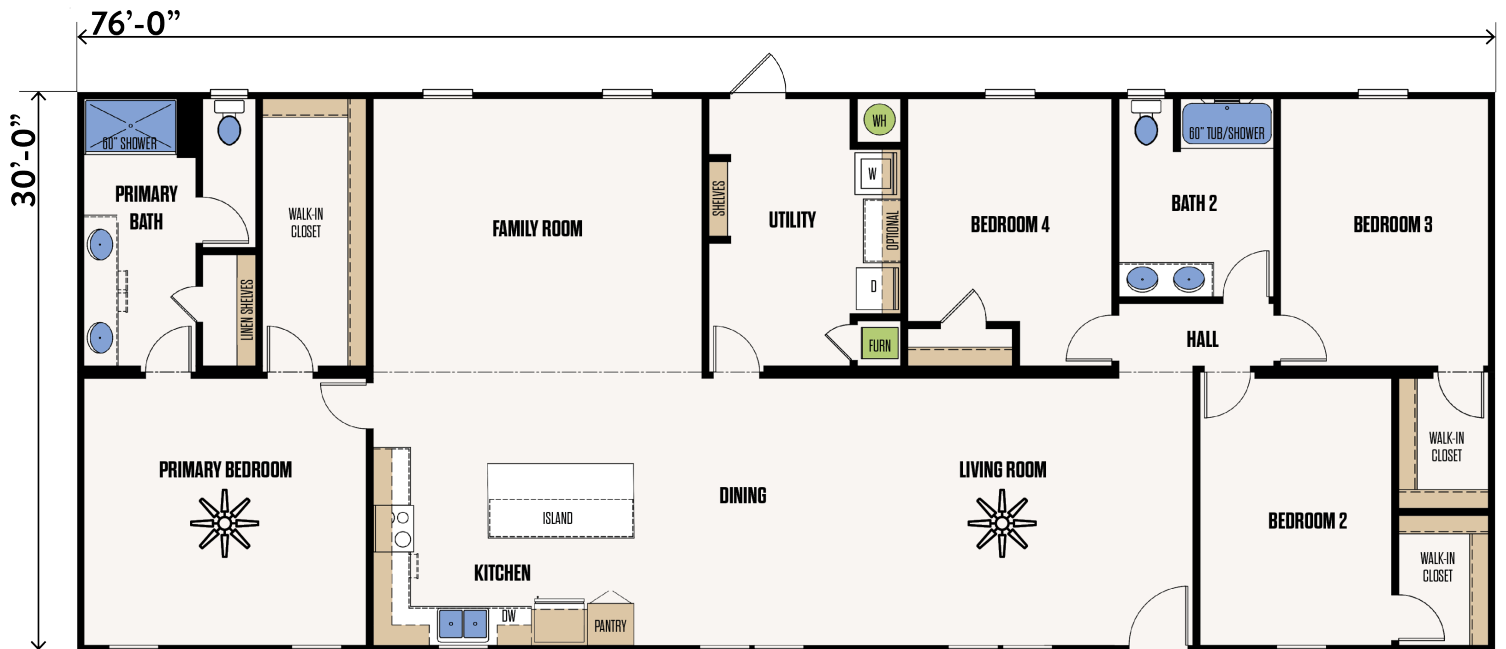

# THE TRINITY

32' X 76' DOUBLEWIDE

4 BED X 2 BATH - 2,280 SF

FLOORPLAN

MODEL #32764B

★