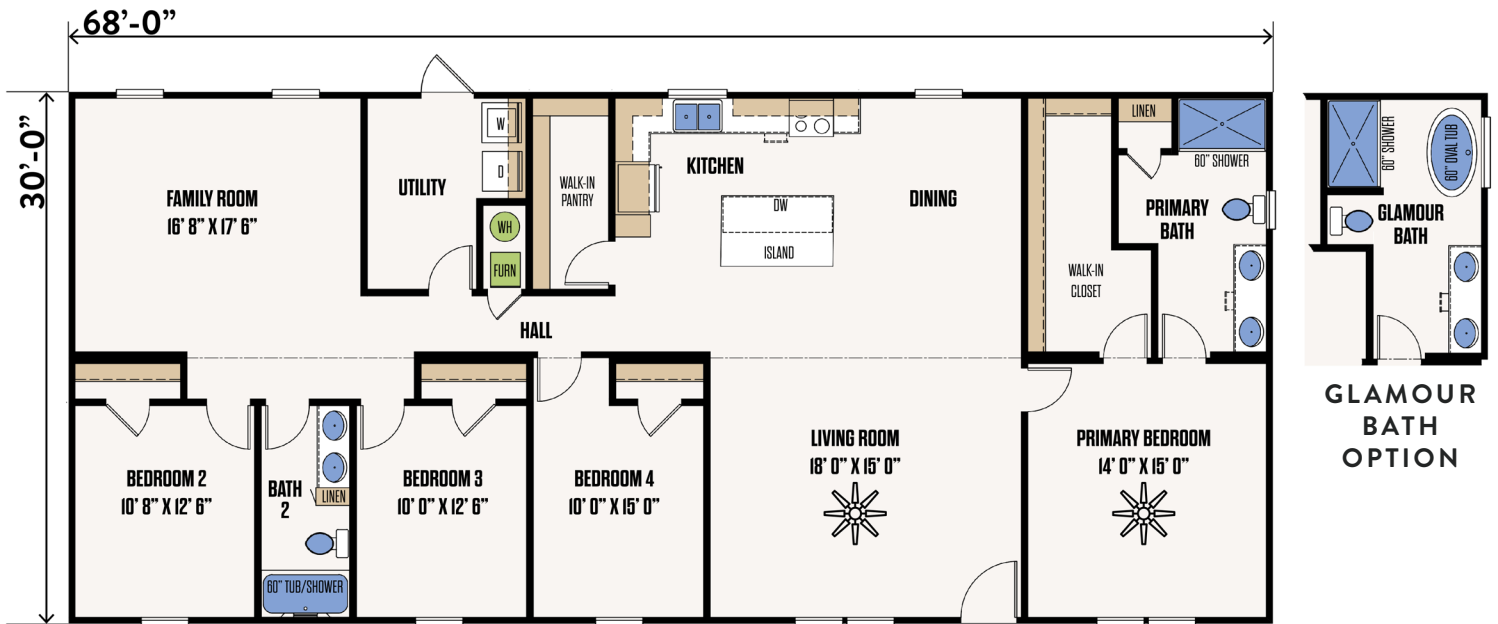

THE STONEWALL

32' X 68' DOUBLEWIDE

4 BED X 2 BATH - 2,040 SF

GLAMOUR BATH OPTION

FLOORPLAN

MODEL #32684A

STRUCTURAL FEATURES

2 X 4 INTERIOR WALLS

GALVALUME METAL ROOF

R-11-11-28 INSULATION

OVERHEAD AC DUCTS

SMART PANEL SIDING

OSB T & G DECKING

16" ON CENTER FLOOR JOIST

LOW E THERMOPANE WINDOWS WITH ARGON GAS

INTERIOR FEATURES

TAPE AND TEXTURE THROUGHOUT*

42" OVERHEAD CABINETS

CEILING FANS (LIVING ROOM & PRIMARY BEDROOM)

FRIGIDAIR STAINLESS STEEL 30" RANGE

*EXCEPT SMALL CLOSETS

STAINLESS STEEL FARM SINK

FRIGIDAIR STAINLESS STEEL 24" DISHWASHER

18' REFRIGERATOR W/ ICEMAKER

CERAMIC TILE BACKSPLASH (KITCHEN)

40 GALLON WATER HEATER