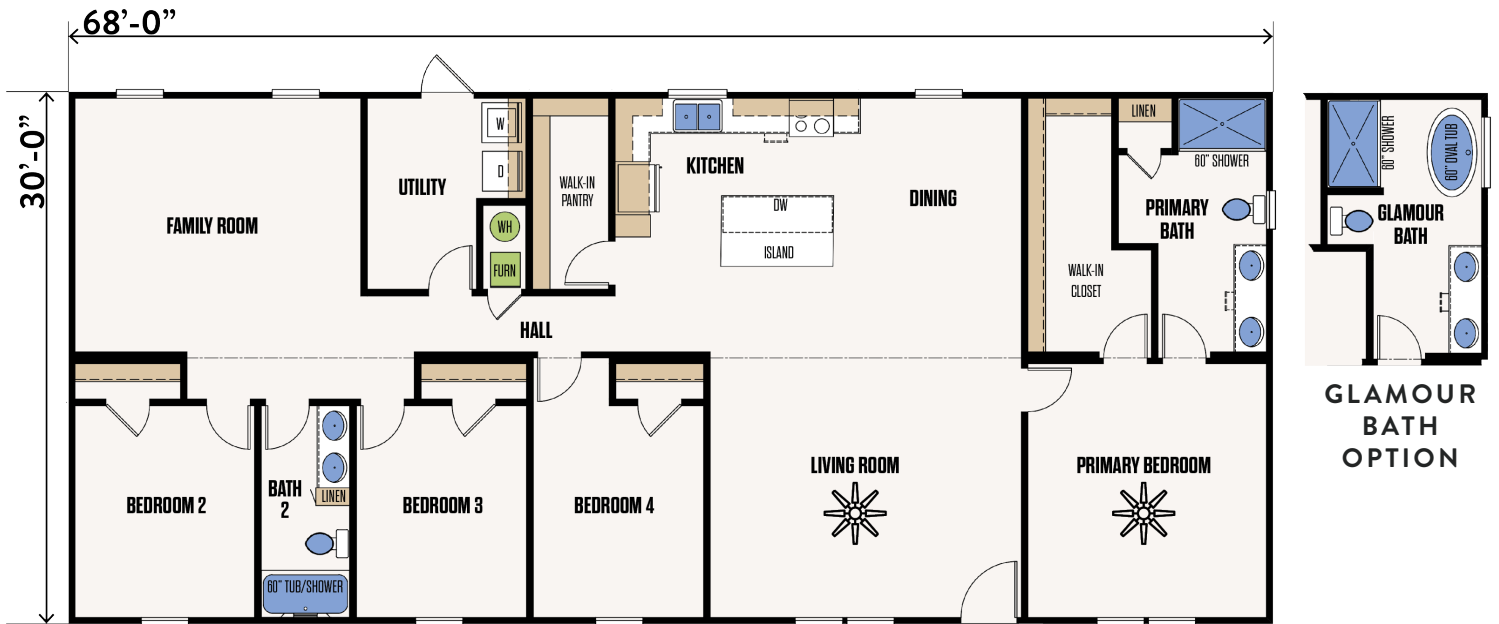

THE STONEWALL

32' X 68' DOUBLEWIDE

4 BED X 2 BATH - 2,040 SF

GLAMOUR BATH OPTION

FLOORPLAN

MODEL #32684A

★

BUILT FOR THE LONG RUN

Prices, plans, dimensions, features, materials, specifications and availability are subject to change without notice or obligation. Renderings and floor plans are artists' depictions only and may vary from the completed homes. Please refer to working drawings for actual dimensions and square footage. Some features shown are optional.