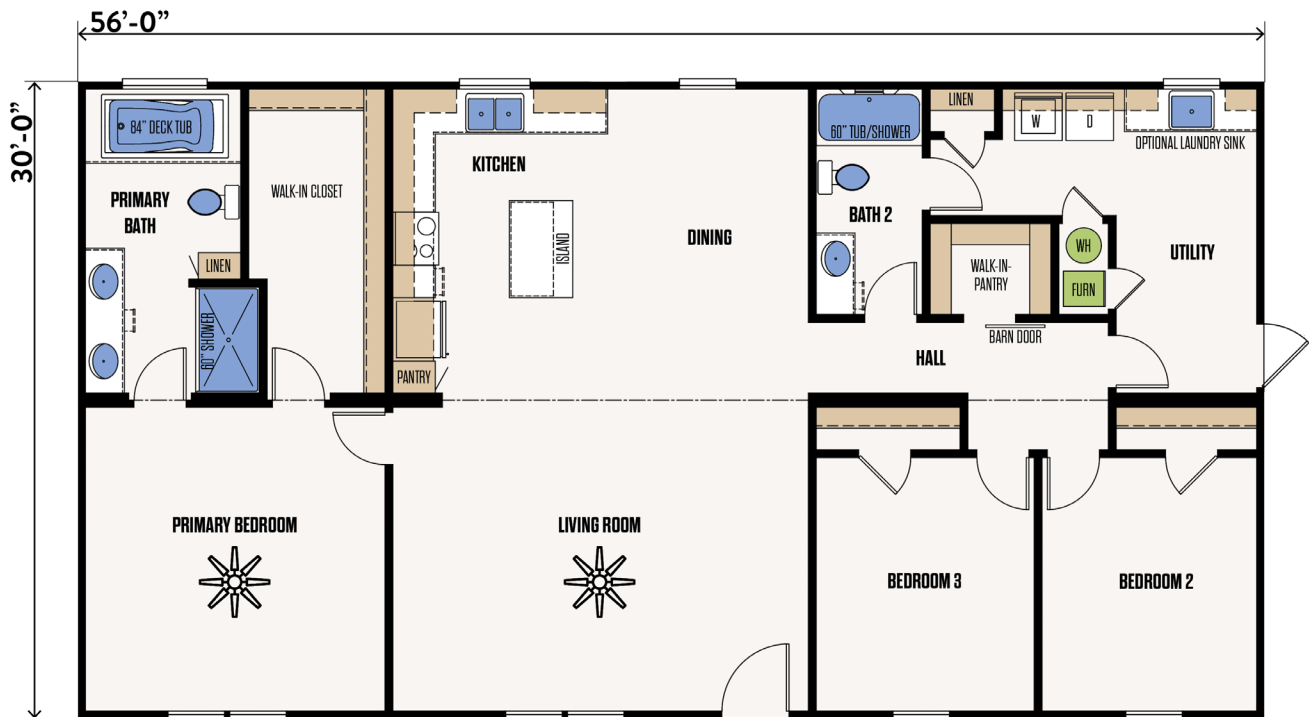

# THE RED RIVER

32' X 56' DOUBLEWIDE

3 BED X 2 BATH - 1,680 SF

## FLOORPLAN

MODEL #32563C

  
**BUILT FOR THE LONG RUN**