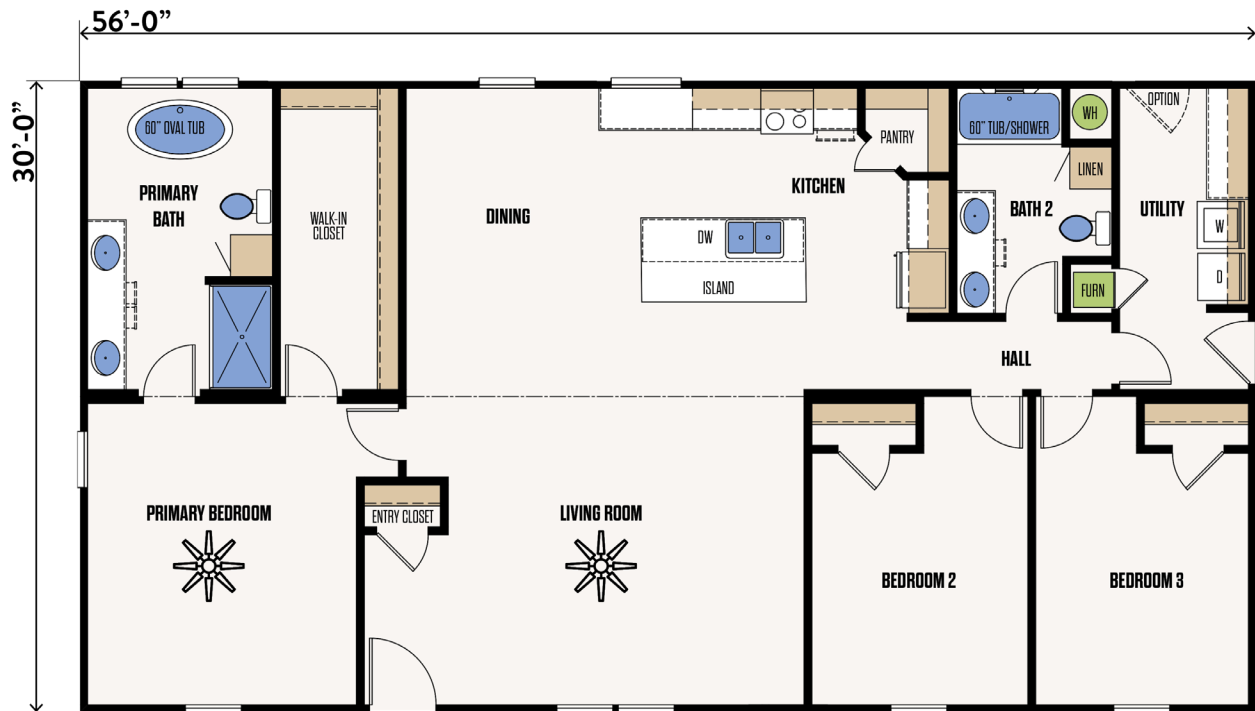

THE MAVERICK

32' X 56' DOUBLEWIDE

3 BED X 2 BATH - 1,680 SF

FLOORPLAN

MODEL #32563B

BUILT FOR THE LONG RUN