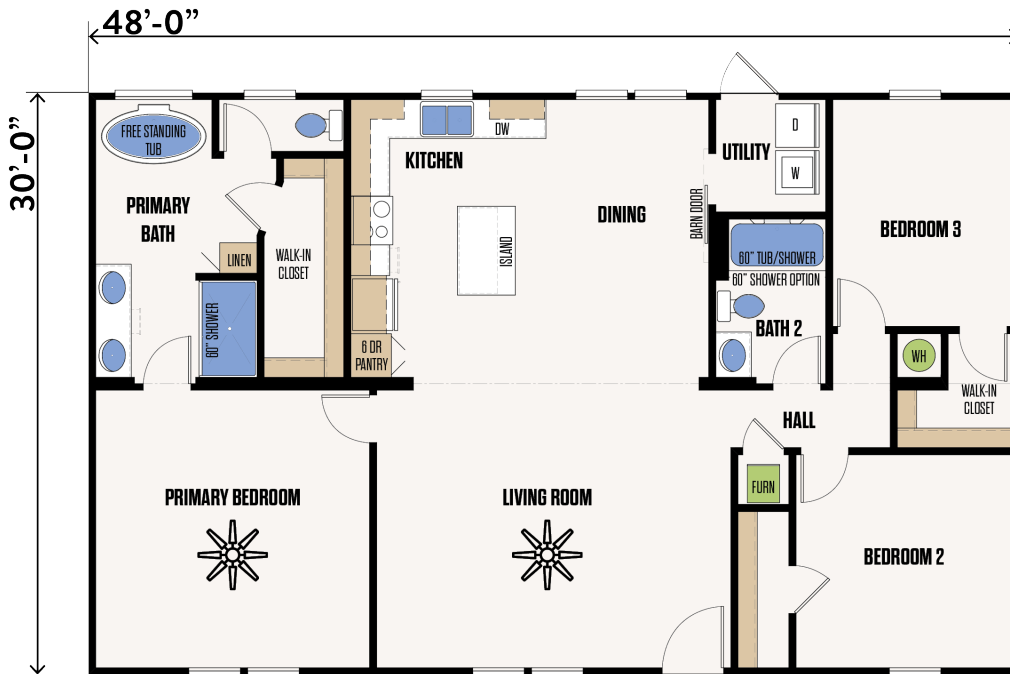

THE JASPER

32' X 48' DOUBLEWIDE

3 BED X 2 BATH - 1,440 SF

FLOORPLAN

MODEL #32483A

BUILT FOR THE LONG RUN