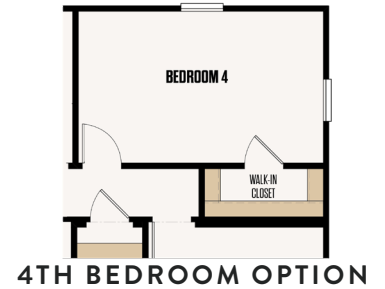

# THE FISHER

28' X 68' DOUBLEWIDE

3 BED X 2 BATH - 1,859 SF

4TH BEDROOM (SUITE) OPTION

3RD BATHROOM OPTION

## FLOORPLAN

MODEL #28683A

**BUILT FOR THE LONG RUN**