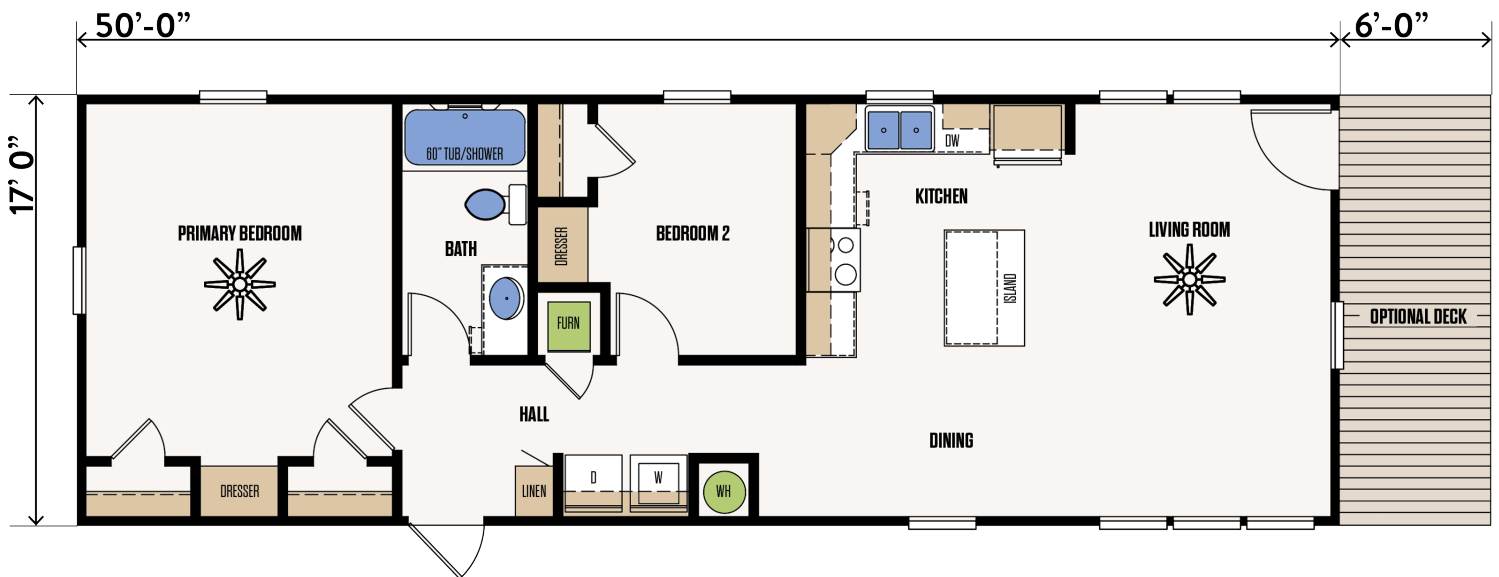

THE RANGER

18' X 50' SINGLEWIDE

2 BED X 1 BATH - 850 SF

DECK OPTION

FLOORPLAN

MODEL #18502A

BUILT FOR THE LONG RUN