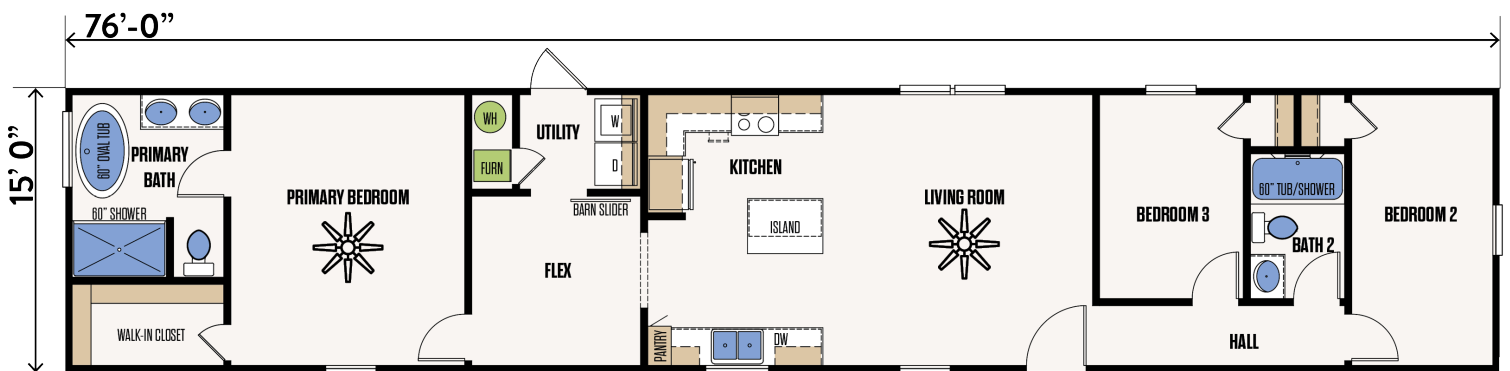

THE PEARLAND

16' X 76' SINGLEWIDE

3 BED X 2 BATH - 1,140 SF

FLOORPLAN

MODEL #16763C

Prices, plans, dimensions, features, materials, specifications and availability are subject to change without notice or obligation. Renderings and floor plans are artists' depictions only and may vary from the completed homes. Please refer to working drawings for actual dimensions and square footage. Some features shown are optional.