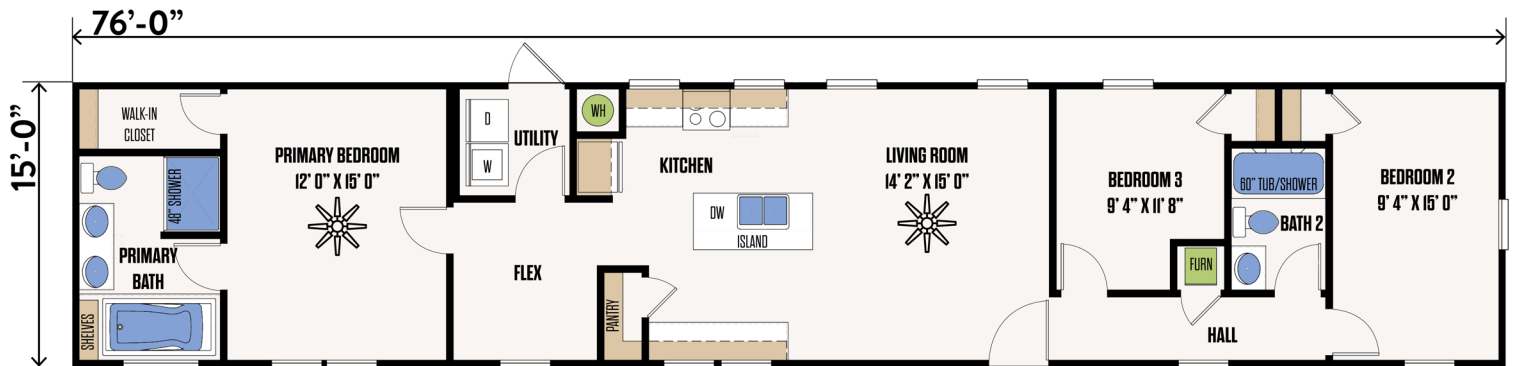

THE MIDLAND

16' X 76' SINGLEWIDE

3 BED X 2 BATH - 1,140 SF

FLOORPLAN

MODEL #16763B

STRUCTURAL FEATURES

2 X 4 INTERIOR WALLS

GALVALUME METAL ROOF

R-11-11-28 INSULATION

OVERHEAD AC DUCTS

SMART PANEL SIDING

OSB T & G DECKING

16" ON CENTER FLOOR JOIST

LOW E THERMOPANE WINDOWS
WITH ARGON GAS

INTERIOR FEATURES

TAPE AND TEXTURE
THROUGHOUT*

*EXCEPT SMALL CLOSETS

42" OVERHEAD CABINETS

STAINLESS STEEL FARM SINK

CEILING FANS (LIVING ROOM
& PRIMARY BEDROOM)

FRIGIDAIR STAINLESS STEEL
24" DISHWASHER

FRIGIDAIR STAINLESS STEEL
30" RANGE

CERAMIC TILE BACKSPLASH
(KITCHEN)