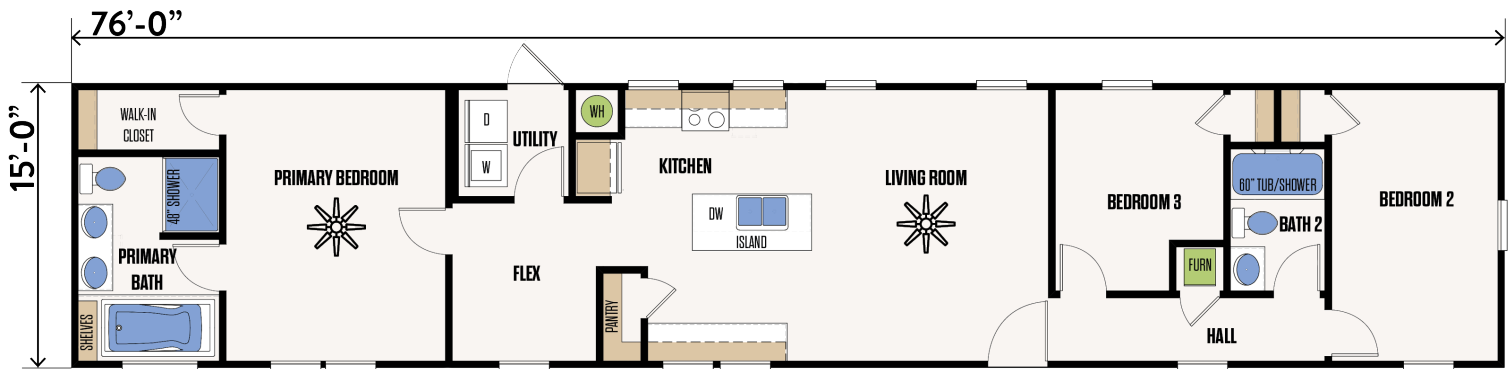

THE MIDLAND

16' X 76' SINGLEWIDE

3 BED X 2 BATH - 1,140 SF

FLOORPLAN

MODEL #16763B

BUILT FOR THE LONG RUN