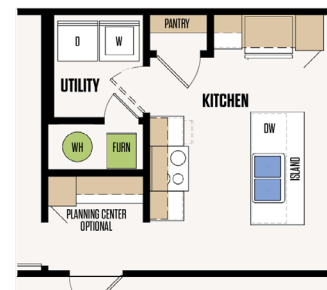

THE LONGVIEW

16' X 72' SINGLEWIDE

3 BED X 2 BATH - 1,080 SF

MULTIPLE KITCHEN OPTIONS

FLOORPLAN

MODEL #16723A

ALTERNATE KITCHEN 1

ALTERNATE KITCHEN 2