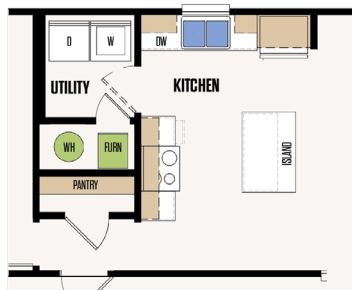

THE LONGVIEW

16' X 72' SINGLEWIDE

3 BED X 2 BATH - 1,080 SF

MULTIPLE KITCHEN OPTIONS

FLOORPLAN

MODEL #16723A

ALTERNATE KITCHEN 1

ALTERNATE KITCHEN 2