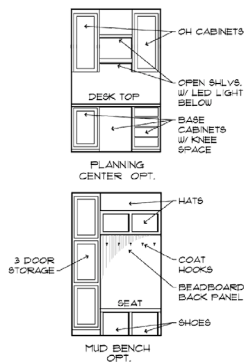

THE LONGVIEW

16' X 72' SINGLEWIDE

3 BED X 2 BATH - 1,080 SF

MULTIPLE KITCHEN OPTIONS

FLOORPLAN

MODEL #16723A

ALTERNATE KITCHEN 1

ALTERNATE KITCHEN 2