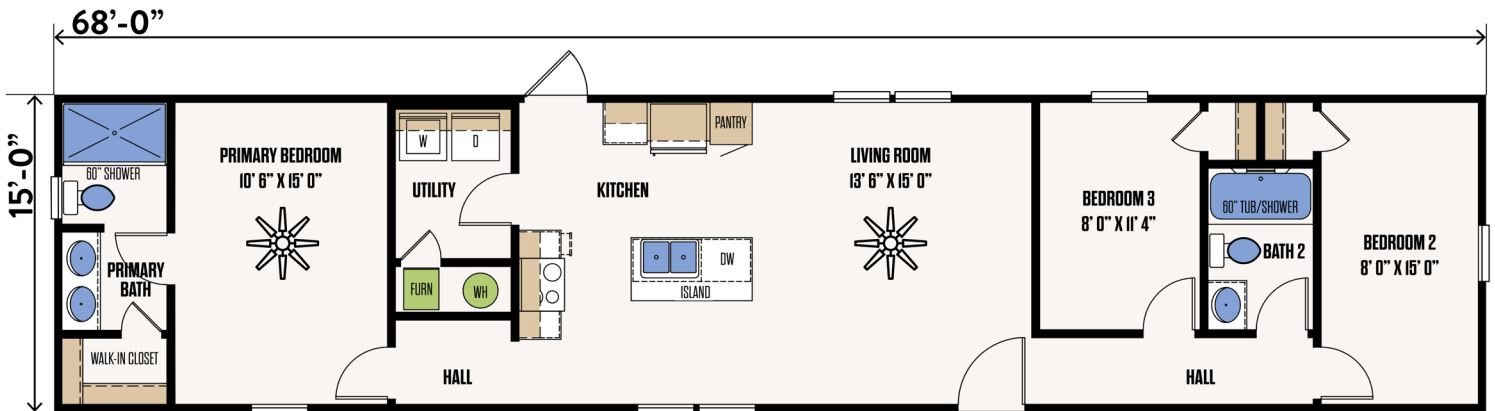

THE KATY

16' X 68' SINGLEWIDE

3 BED X 2 BATH - 1,020 SF

FLOORPLAN

MODEL #16683A

BUILT FOR THE LONG RUN