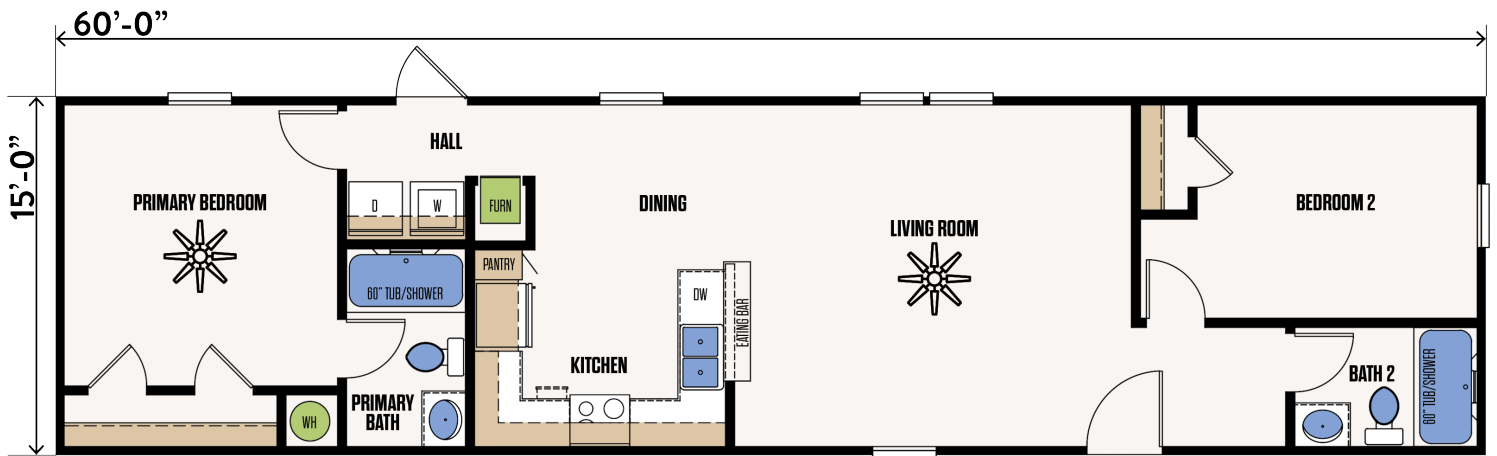

# THE GRAPEVINE

16' X 60' SINGLEWIDE

2 BED X 2 BATH - 900 SF

FLOORPLAN

MODEL #16602A

**BUILT FOR THE LONG RUN**