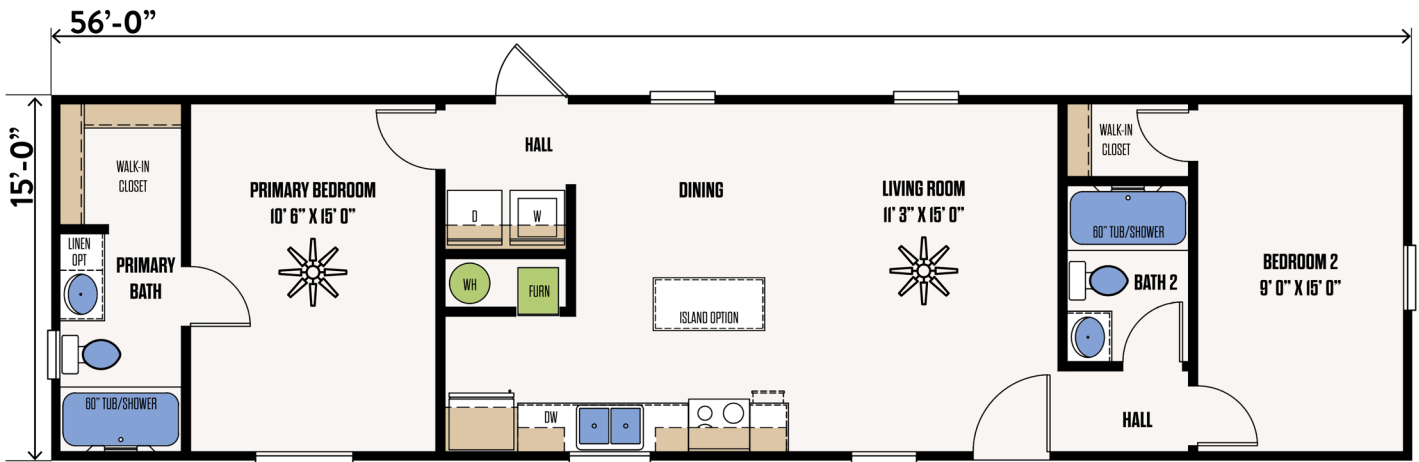

THE CONROE

16' X 56' SINGLEWIDE

2 BED X 2 BATH - 840 SF

FLOORPLAN

MODEL #16562B

STRUCTURAL FEATURES

2 X 4 INTERIOR WALLS

GALVALUME METAL ROOF

R-11-11-28 INSULATION

OVERHEAD AC DUCTS

SMART PANEL SIDING

OSB T & G DECKING

16" ON CENTER FLOOR JOIST

LOW E THERMOPANE WINDOWS WITH ARGON GAS

INTERIOR FEATURES

TAPE AND TEXTURE THROUGHOUT*

*EXCEPT SMALL CLOSETS

42" OVERHEAD CABINETS

STAINLESS STEEL FARM SINK

CEILING FANS (LIVING ROOM & PRIMARY BEDROOM)

FRIGIDAIR STAINLESS STEEL 24" DISHWASHER

FRIGIDAIR STAINLESS STEEL 30" RANGE

18' REFRIGERATOR W/ ICEMAKER