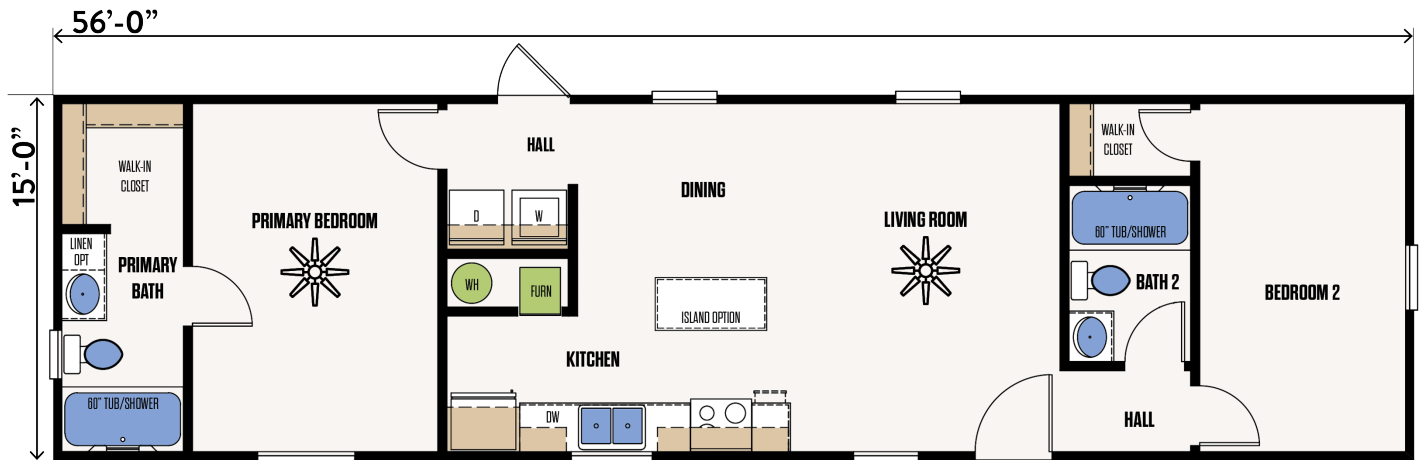

THE CONROE

16' X 56' SINGLEWIDE

2 BED X 2 BATH - 840 SF

FLOORPLAN

MODEL #16562B

BUILT FOR THE LONG RUN