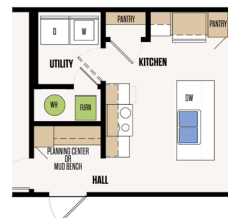

THE CISCO

16' X 56' SINGLEWIDE

2 BED X 2 BATH - 840 SF

MULTIPLE KITCHEN OPTIONS

FLOORPLAN

MODEL #16562A

ALTERNATE KITCHEN 1

ALTERNATE KITCHEN 2