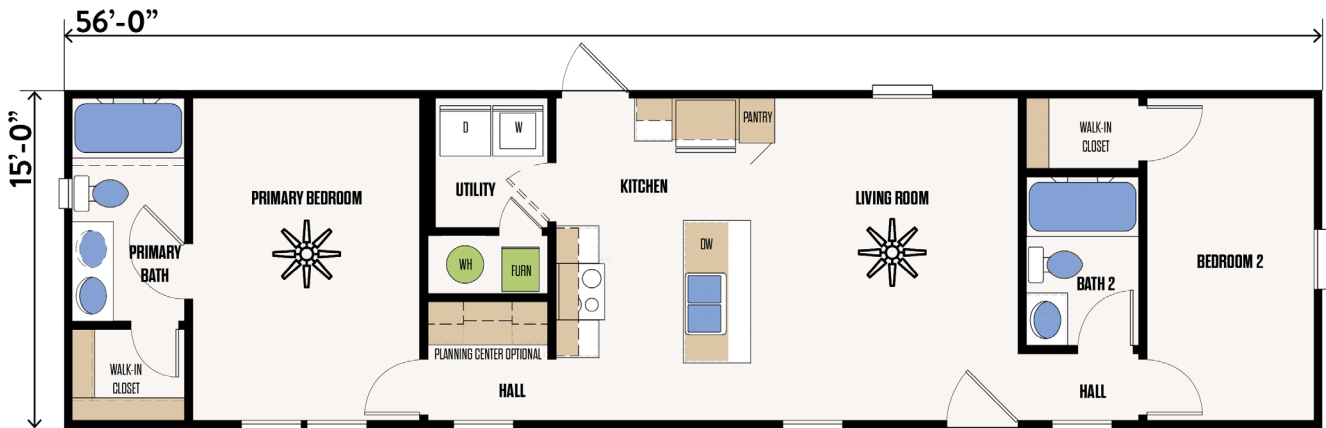

THE CISCO

16' X 56' SINGLEWIDE

2 BED X 2 BATH - 840 SF

MULTIPLE KITCHEN OPTIONS

FLOORPLAN

MODEL #16562A

ALTERNATE KITCHEN 1

ALTERNATE KITCHEN 2