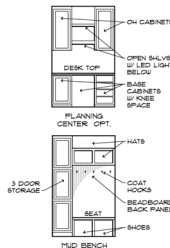

THE CISCO

16' X 56' SINGLEWIDE

2 BED X 2 BATH - 840 SF

MULTIPLE KITCHEN OPTIONS

FLOORPLAN

MODEL #16562A

ALTERNATE KITCHEN 1

ALTERNATE KITCHEN 2