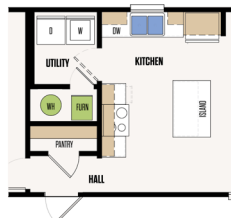

THE CISCO

16' X 56' SINGLEWIDE

2 BED X 2 BATH - 840 SF

MULTIPLE KITCHEN OPTIONS

FLOORPLAN

MODEL #16562A

ALTERNATE KITCHEN 1

ALTERNATE KITCHEN 2