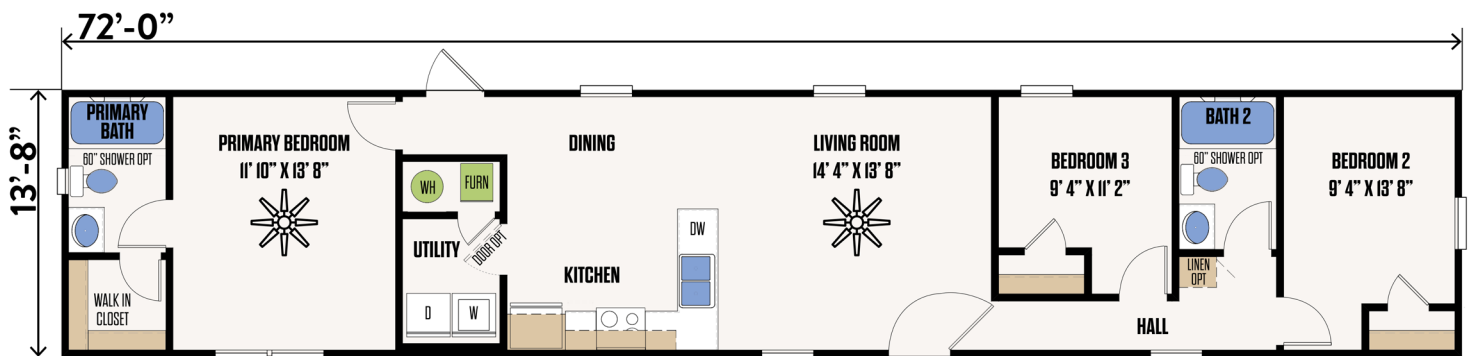

THE BRECKENRIDGE

14' X 72' SINGLEWIDE

3 BED X 2 BATH - 984 SF

FLOORPLAN

MODEL #14723A

STRUCTURAL FEATURES

2 X 4 INTERIOR WALLS

GALVALUME METAL ROOF

R-11-11-28 INSULATION

OVERHEAD AC DUCTS

SMART PANEL SIDING

OSB T & G DECKING

16" ON CENTER FLOOR JOIST

LOW E THERMOPANE WINDOWS WITH ARGON GAS

INTERIOR FEATURES

TAPE AND TEXTURE THROUGHOUT*

42" OVERHEAD CABINETS

CEILING FANS (LIVING ROOM & PRIMARY BEDROOM)

FRIGIDAIR STAINLESS STEEL 30" RANGE

*EXCEPT SMALL CLOSETS

STAINLESS STEEL FARM SINK

FRIGIDAIR STAINLESS STEEL 24" DISHWASHER

18' REFRIGERATOR W/ ICEMAKER