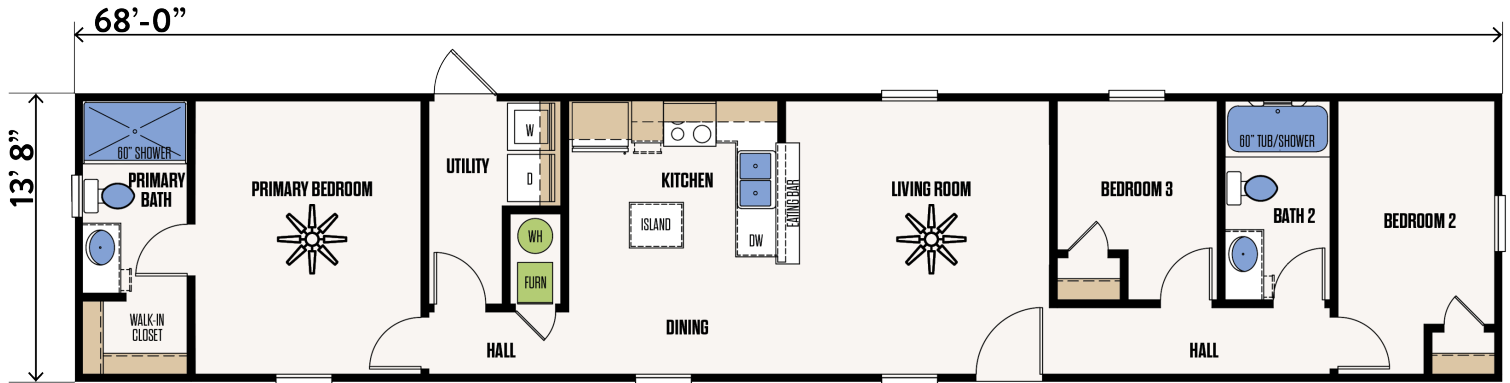

THE BEAUMONT

14' X 68' SINGLEWIDE

3 BED X 2 BATH - 929 SF

FLOORPLAN

MODEL #14683A

BUILT FOR THE LONG RUN