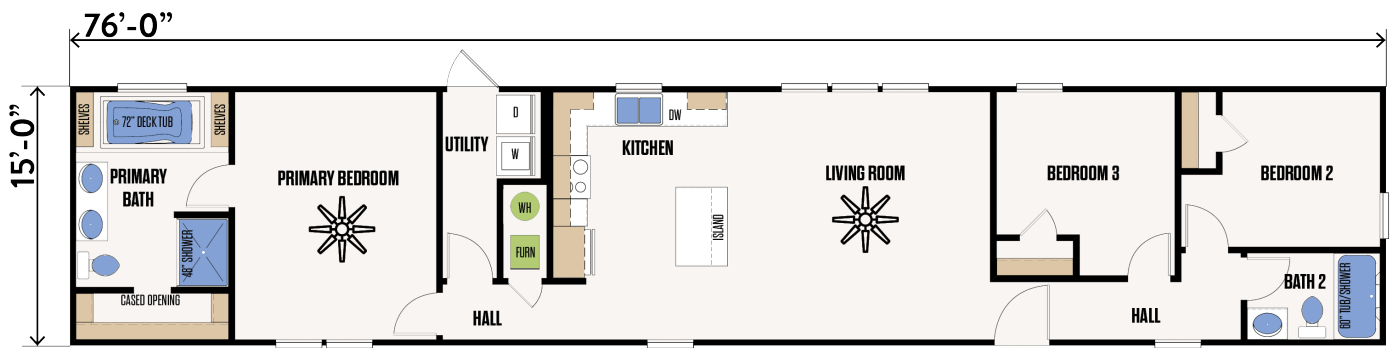

THE MESQUITE

16' X 76 SINGLEWIDE

3 BED X 2 BATH - 1,140 SF

FLOORPLAN

MODEL #16763A

BUILT FOR THE LONG RUN