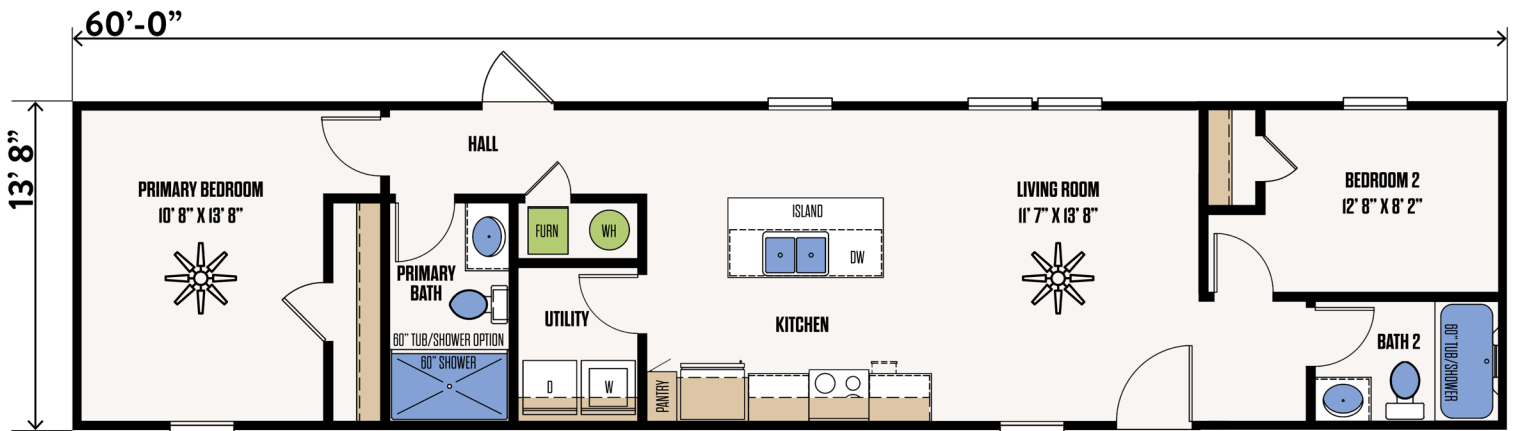

# THE AMARILLO

14' X 60' SINGLEWIDE

2 BED X 2 BATH - 820 SF

## FLOORPLAN

MODEL #14602A

## INTERIOR FEATURES

TAPE AND TEXTURE THROUGHOUT\*

42" OVERHEAD CABINETS

CEILING FANS (LIVING ROOM & PRIMARY BEDROOM)

FRIGIDAIR STAINLESS STEEL 30" RANGE

\*EXCEPT SMALL CLOSETS

STAINLESS STEEL FARM SINK

FRIGIDAIR STAINLESS STEEL 24" DISHWASHER