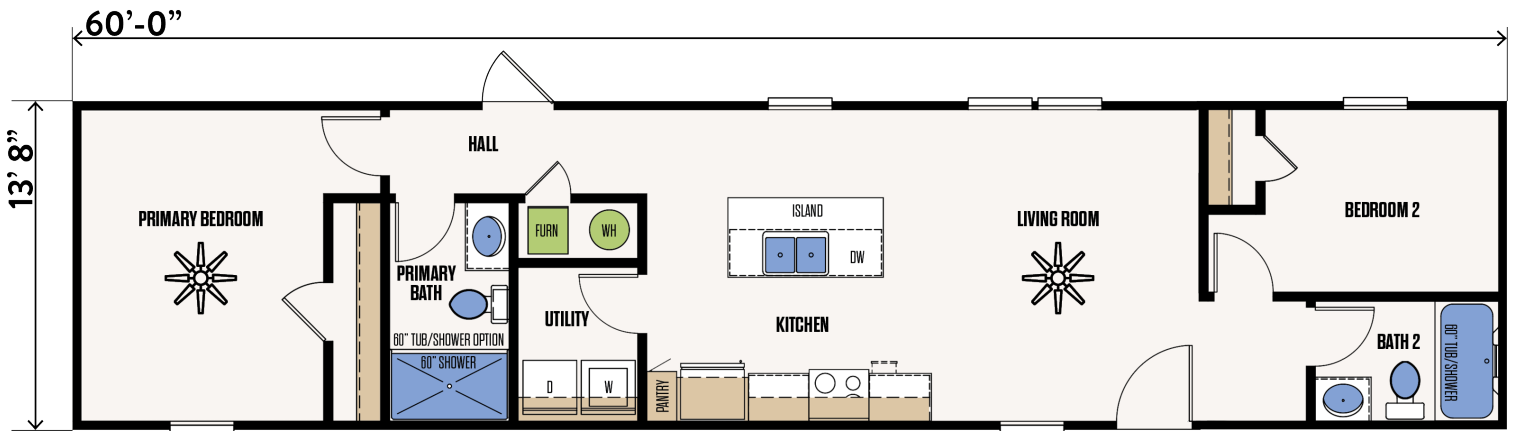

THE AMARILLO

14' X 60' SINGLEWIDE

2 BED X 2 BATH - 820 SF

FLOORPLAN

MODEL #14602A

BUILT FOR THE LONG RUN