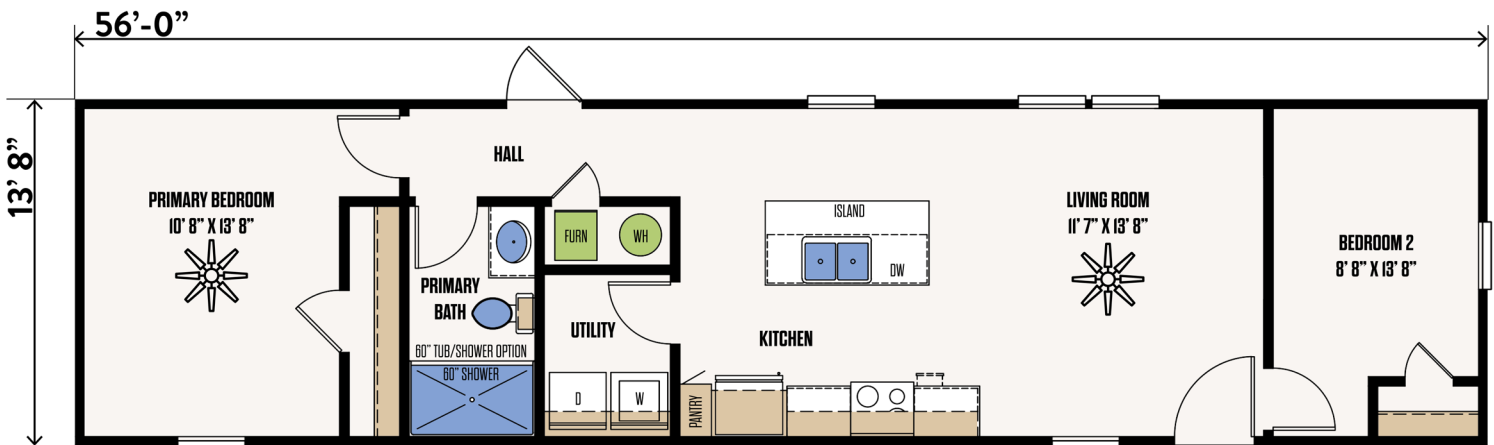

# THE ABILENE

14' X 56' SINGLEWIDE

2 BED X 1 BATH - 765 SF

## FLOORPLAN

MODEL #14562A

## INTERIOR FEATURES

TAPE AND TEXTURE THROUGHOUT\*

\*EXCEPT SMALL CLOSETS

42" OVERHEAD CABINETS

STAINLESS STEEL FARM SINK

CEILING FANS (LIVING ROOM & PRIMARY BEDROOM)

FRIGIDAIR STAINLESS STEEL 24" DISHWASHER