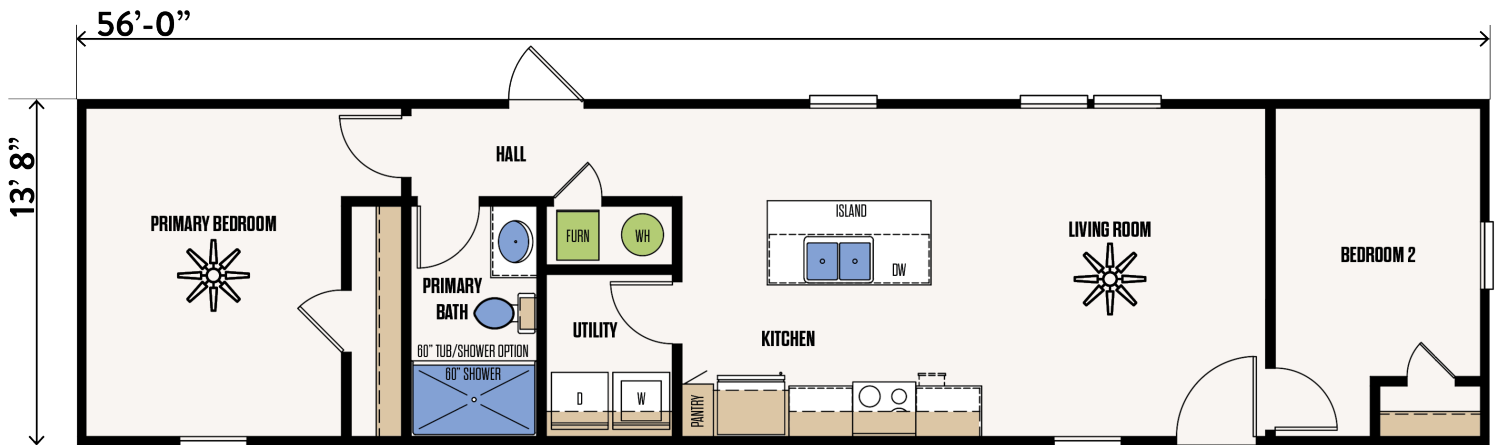

THE ABILENE

14' X 56' SINGLEWIDE

2 BED X 1 BATH - 765 SF

FLOORPLAN

MODEL #14562A

BUILT FOR THE LONG RUN